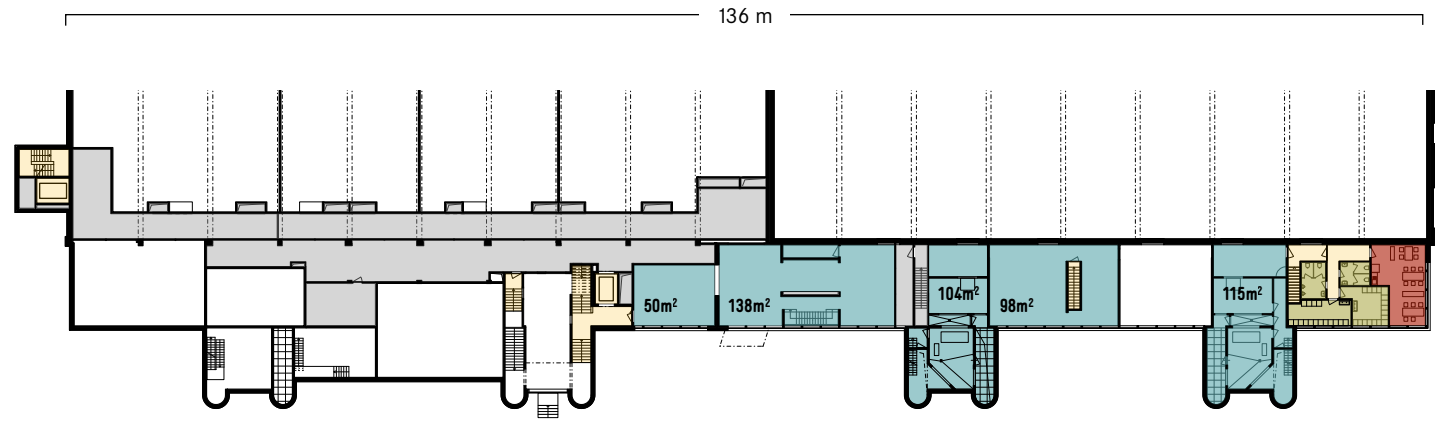

FACTORY

Mezzanine

BÜHLERAREAL

Office/studios surface area:	500 m ²
Temperature:	Up to 21°

- Lounge area and closets for common use
- Meeting rooms and roof terrace on upper floor

- Rented
- Rental area: service wing
- Common use
- Vertical + horizontal connectors
- WCs + closets
- Technical rooms