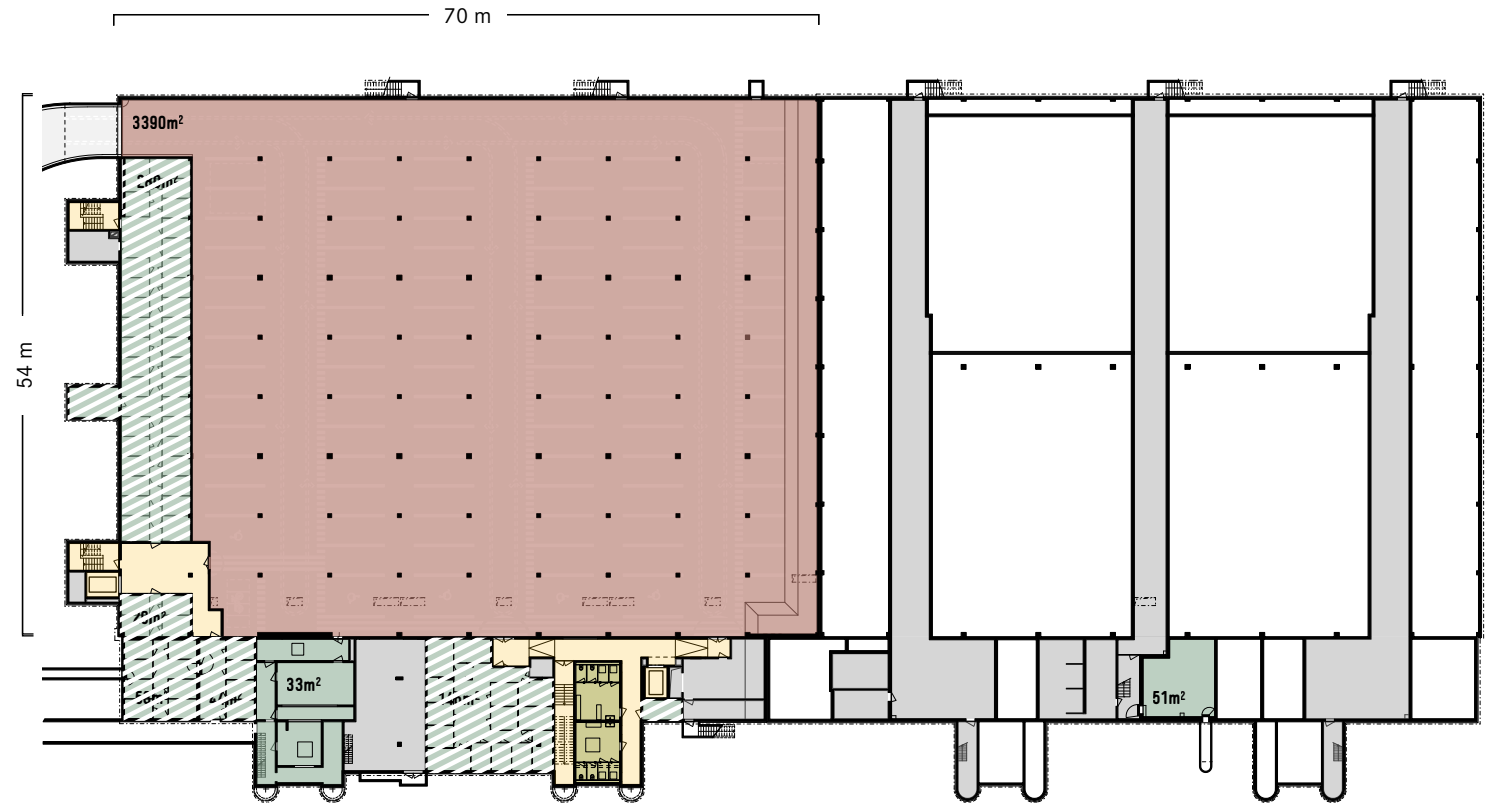

FACTORY

Underground car park

BÜHLERAREAL

Parking spaces:	89
Storage spaces:	700 m ²

- Closets for common use

- Rented
- Parking spaces
- Storage spaces
- Vertical + horizontal connectors
- WCs + closets
- Technical rooms