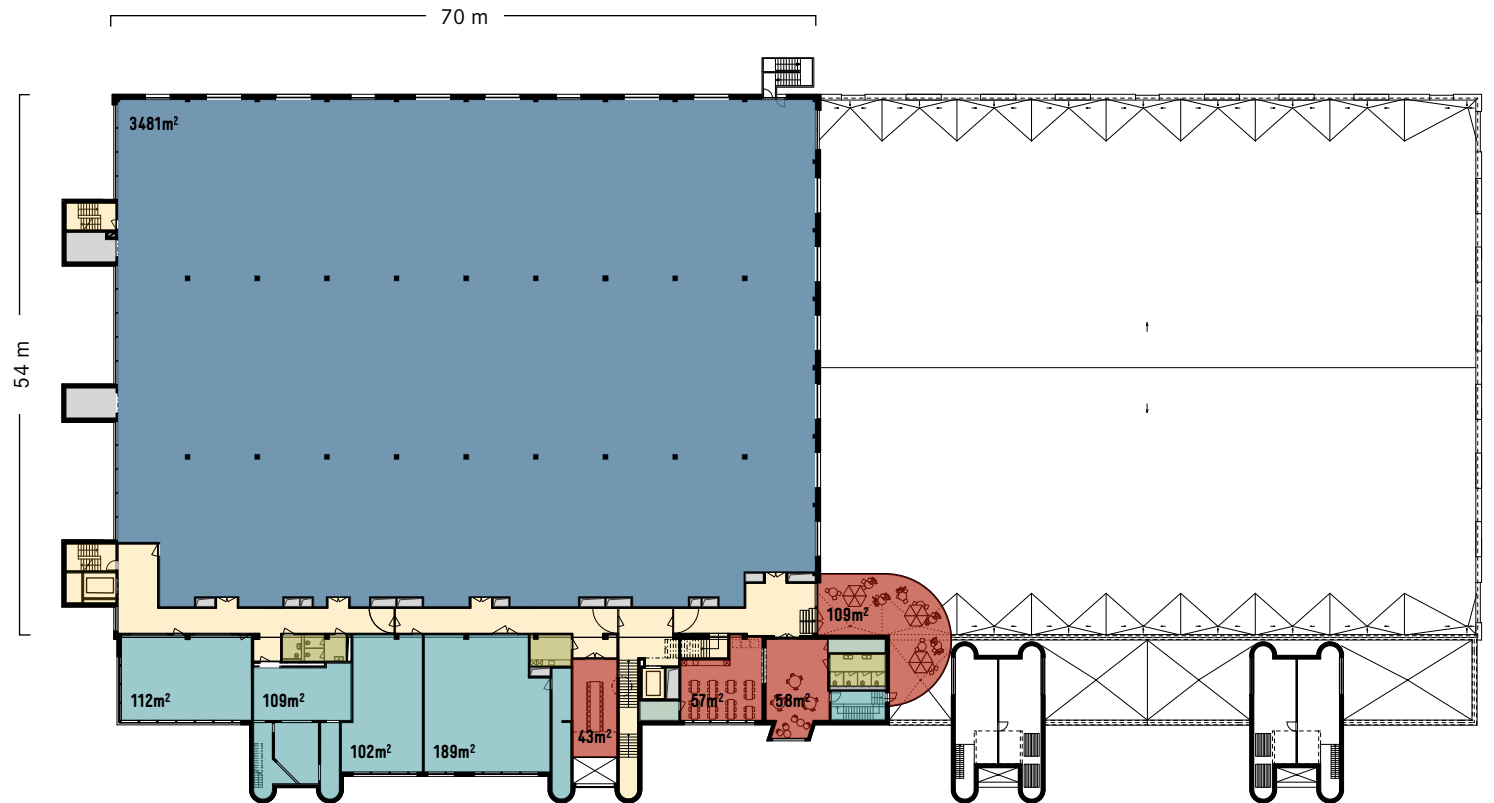

FACTORY

Upper floor

BÜHLERAREAL

Hall surface area:	3500 m ²
Hall ceiling height:	5.5 m
Office/studios surface area:	500 m ²
Temperature:	Up to 21°

- Meeting rooms, lounge area and roof terrace for common use on upper floor
- Partial spaces available

- Rented
- Rental area: halls
- Rental area: service wing
- Common use
- Vertical + horizontal connectors
- WCs + closets
- Technical rooms